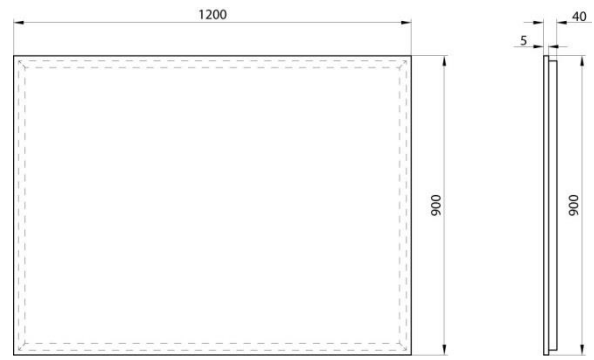

DETAILS

Dimensions: 1200mm x 900mm x 40mm

Part Code: TLM-M002

SAA Approved

Available Finishes: Silver

AC Input: 220–240v 50/60 Hz

Output: 48W

TECHNICAL DETAILS