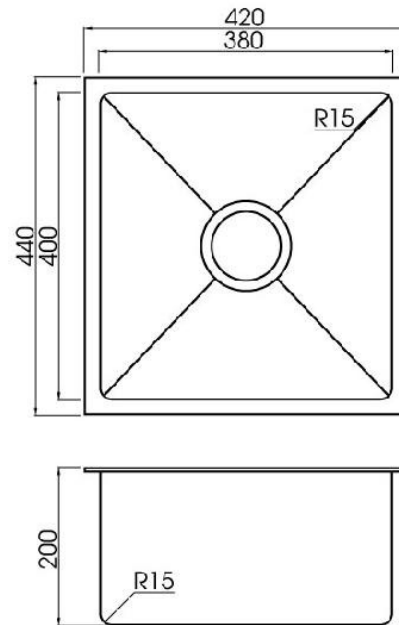

TECHNICAL DETAILS

Note: Illustrations and specifications may vary from time to time