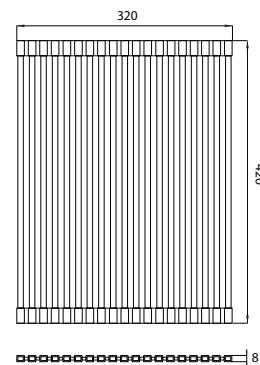

25 year manufacturer's warranty on all sinks

All sinks are hand fabricated from 1.2mm 304 Stainless Steel