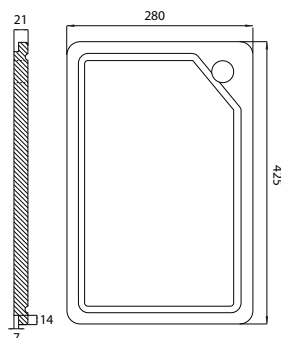

TKA-C41

Stainless Steel roll out drainer mat
to suit above Compatto Sinks