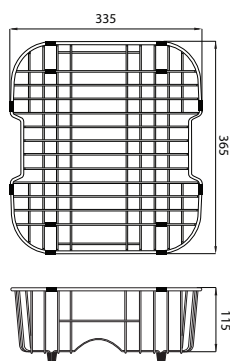

Wire dish rack
to suit above Compatto Sinks

TKA-C10

Sapele Mahogany chopping board
to suit above Compatto Sinks