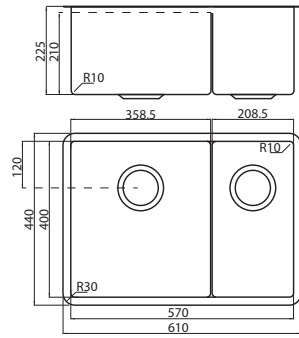

---

SIMPLISTIC • SLEEK • SEMINAL

TKS-C200R

1 & 1/2 bowl radial corner sink, under or top mount  
\*Australian registered design

TKS-C300R

1 & 3/4 bowl radial corner sink, under or top mount

TKS-C400R

2 bowl radial corner sink, under or top mount  
\*Australian registered design