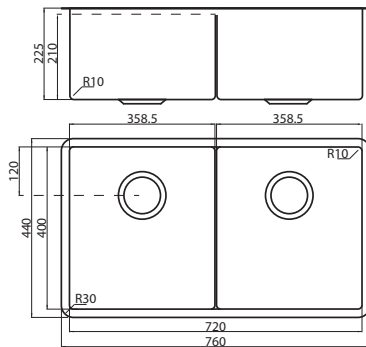

---

SIMPLISTIC • SLEEK • SEMINAL

TKS-C200R

1 & 1/2 bowl radial corner sink, under or top mount  
\*Australian registered design

TKS-C300R

1 & 3/4 bowl radial corner sink, under or top mount

TKS-C400R

2 bowl radial corner sink, under or top mount  
\*Australian registered design