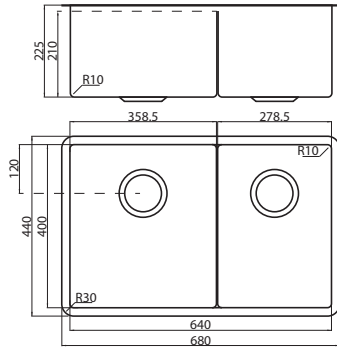

---

SIMPLISTIC • SLEEK • SEMINAL

TKS-C200R

1 & 1/2 bowl radial corner sink, under or top mount  
\*Australian registered design

TKS-C300R

1 & 3/4 bowl radial corner sink, under or top mount

TKS-C400R

2 bowl radial corner sink, under or top mount  
\*Australian registered design