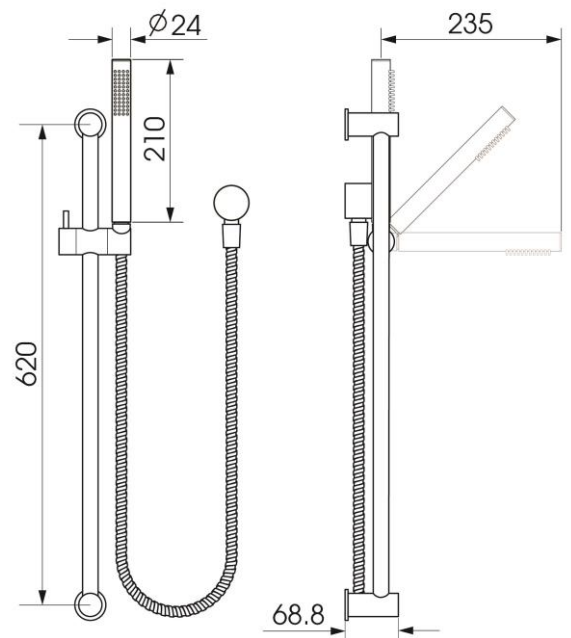

NOVETTI HAND SHOWER ON RAIL

DESCRIPTION

Novetti Hand Shower on Rail Brushed Gold

FEATURES

- Sleek minimalistic design
- 100% lead free
- Slim stick hand shower
- Easy height adjustment
- 7 year warranty

DETAILS

WELS 3 star 9L/m, RN: S15919

Part Code: SR-N601BG

Available Finish: Brushed Gold

Recommended working pressure:

Min 150 – Max 500KPa

Note: If the pressure exceeds or is likely to exceed 500KPa, an approved pressure limiting device must be fitted.

Maximum hot water temperature 80°

TECHNICAL DETAILS

Note: Illustrations and specifications may vary from time to time