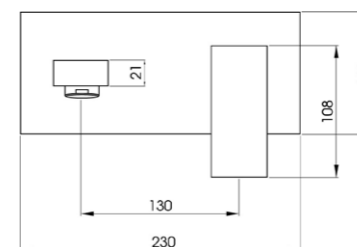

AQ-403
Wall Mixer Combo

TILO
TAPWARE

The **quattro** collection of tapware and bathroom accessories gives designers, builders and renovators the versatility and diversity of modern architecturally designed kitchen and bathroomware accessories.

Manufactured from rectangular tube and machined from precision grade brass these European inspired products will form an itegral part of your home.

WELS Rating on Sink Mixers, 4 Star 7.5L/min
WELS Rating on Basin & Bidet Mixers, 5 Star 6L/min - LN 0292