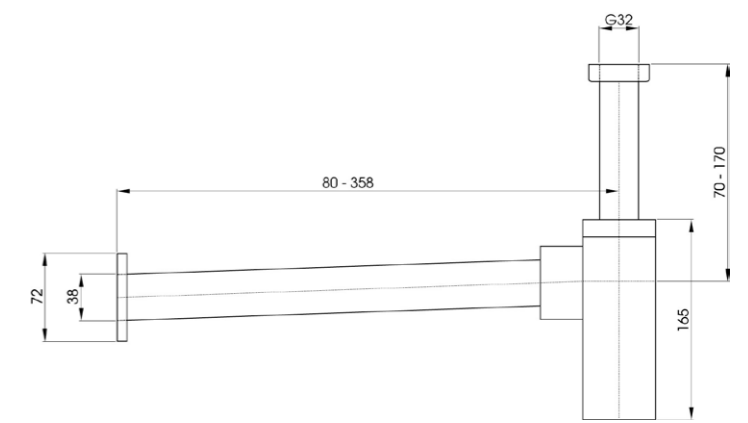

AQ-201
Sink Mixer

TB-7078
Square Inset Basin
with overflow

BTB-241
Square Brass Bottle Trap
Chrome 32x40mm.
Also available as 40 to
40mm. Use adaptor
Code: BSD-031

AQ-407
Freestanding Bath
Filler Mixer

TS-017A
Bath Spout 160mm

TS-017
Bath Spout 200mm

TS-017C
Bath Spout 240mm

TR-082 + H-18V/300
Brass Square Shower with
*Vertical Arm 300mm

SR-07C
Brass Hand Shower & Rail with Chromalux
Supreme Hose. Also available with Brass
Link Hose 1.5m
Code: SR-07B

H-04
Brass Link Shower Hose
1.5m

H-07
Chromalux Supreme
Shower Hose 1.5m

TR-084 + H-19
Brass Rectangle Shower with Hi-Rise Arm

* Vertical Arm also available in 150mm, 450mm
& 600mm lengths.
WELS Rating on showers, 3 Star 8L/min - LN 0292