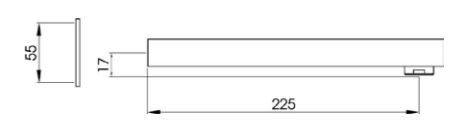

AQ-201
Sink Mixer

TB-7078
Square Inset Basin
with overflow

BTB-241
Square Brass Bottle Trap
Chrome 32x40mm.
Also available as 40 to
40mm. Use adaptor
Code: BSD-031

AQ-407
Freestanding Bath
Filler Mixer

TS-017A
Bath Spout 160mm

TS-017
Bath Spout 200mm

TS-017C
Bath Spout 240mm

TR-082 + H-18V/300
Brass Square Shower with
*Vertical Arm 300mm

SR-07C
Brass Hand Shower & Rail with Chromalux
Supreme Hose. Also available with Brass
Link Hose 1.5m
Code: SR-07B