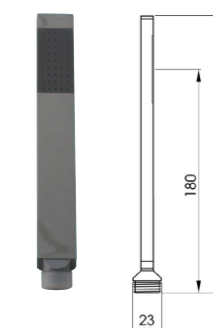

HS-07
Rectangle Hand Shower