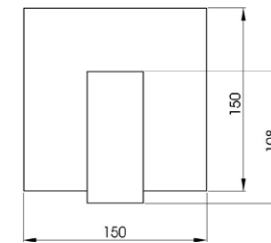

AQ-401
Wall Mixer