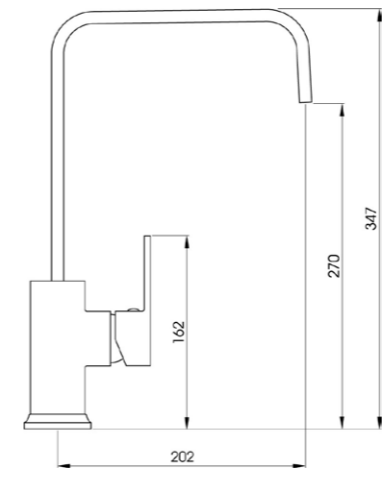

AQ-201
Sink Mixer

TB-7078
Square Inset Basin
with overflow

BTB-241
Square Brass Bottle Trap
Chrome 32x40mm.
Also available as 40 to
40mm. Use adaptor
Code: BSD-031

AQ-407
Freestanding Bath
Filler Mixer

TS-017A
Bath Spout 160mm

TS-017
Bath Spout 200mm

TS-017C
Bath Spout 240mm

TR-082 + H-18V/300
Brass Square Shower with
*Vertical Arm 300mm

SR-07C
Brass Hand Shower & Rail with Chromalux
Supreme Hose. Also available with Brass
Link Hose 1.5m
Code: SR-07B

H-04
Brass Link Shower Hose
1.5m

H-07
Chromalux Supreme
Shower Hose 1.5m

TR-084 + H-19
Brass Rectangle Shower with Hi-Rise Arm

* Vertical Arm also available in 150mm, 450mm
& 600mm lengths.
WELS Rating on showers, 3 Star 8L/min - LN 0292