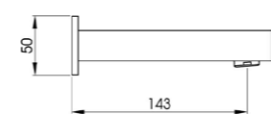

AQ-201
Sink Mixer

TB-7078
Square Inset Basin
with overflow

BTB-241
Square Brass Bottle Trap
Chrome 32x40mm.
Also available as 40 to
40mm. Use adaptor
Code: BSD-031

AQ-407
Freestanding Bath
Filler Mixer

TS-017A
Bath Spout 160mm

TS-017
Bath Spout 200mm

TS-017C
Bath Spout 240mm

TR-082 + H-18V/300
Brass Square Shower with
*Vertical Arm 300mm

SR-07C
Brass Hand Shower & Rail with Chromalux
Supreme Hose. Also available with Brass
Link Hose 1.5m
Code: SR-07B

H-04
Brass Link Shower Hose
1.5m

H-07
Chromalux Supreme
Shower Hose 1.5m

TR-084 + H-19
Brass Rectangle Shower with Hi-Rise Arm

* Vertical Arm also available in 150mm, 450mm
& 600mm lengths.
WELS Rating on showers, 3 Star 8L/min - LN 0292