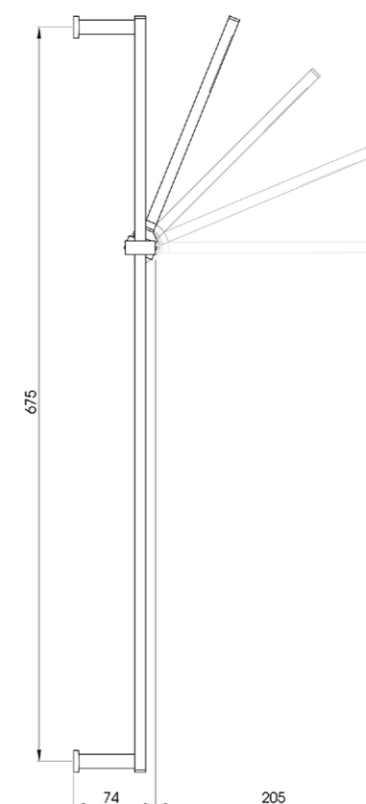

AQ-201
Sink Mixer

TB-7078
Square Inset Basin
with overflow

BTB-241
Square Brass Bottle Trap
Chrome 32x40mm.
Also available as 40 to
40mm. Use adaptor
Code: BSD-031

AQ-407
Freestanding Bath
Filler Mixer

TS-017A
Bath Spout 160mm

TS-017
Bath Spout 200mm

TS-017C
Bath Spout 240mm

TR-082 + H-18V/300
Brass Square Shower with
*Vertical Arm 300mm

SR-07C
Brass Hand Shower & Rail with Chromalux
Supreme Hose. Also available with Brass
Link Hose 1.5m
Code: SR-07B

H-04
Brass Link Shower Hose
1.5m

H-07
Chromalux Supreme
Shower Hose 1.5m

TR-084 + H-19
Brass Rectangle Shower with Hi-Rise Arm

* Vertical Arm also available in 150mm, 450mm
& 600mm lengths.
WELS Rating on showers, 3 Star 8L/min - LN 0292

H-18
Horizontal Arm with Solid Brass Backing Plate

HS-07ELB
Solid Brass Elbow

H-01
Hand Shower Holder

HS-07
Rectangle Hand Shower