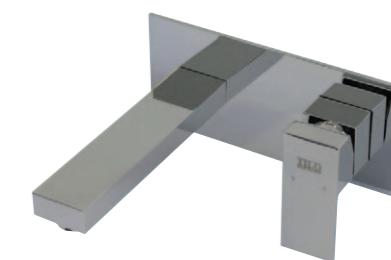

quattro

DESIGNER PRODUCTS THAT FUNCTION
EFFORTLESSLY AND FLUIDLY

AQ-102
Basin Mixer

AQ-301
Bidet Mixer

AQ-103
Tower Basin Mixer

AQ-401
Wall Mixer

AQ-401S
Wall Mixer Project

AQ-402P
Wall Mixer Diverter Push Knob as photo
AQ-402T
Wall Mixer Diverter Twist Knob as drawing

AQ-403
Wall Mixer Combo

TILO
TAPWARE

The **quattro** collection of tapware and bathroom accessories gives designers, builders and renovators the versatility and diversity of modern architecturally designed kitchen and bathroomware accessories.

Manufactured from rectangular tube and machined from precision grade brass these European inspired products will form an itegral part of your home.

WELS Rating on Sink Mixers, 4 Star 7.5L/min
WELS Rating on Basin & Bidet Mixers, 5 Star 6L/min - LN 0292

AQ-201
Sink Mixer

TB-7078
Square Inset Basin
with overflow

BTB-241
Square Brass Bottle Trap
Chrome 32x40mm.
Also available as 40 to
40mm. Use adaptor
Code: BSD-031

AQ-407
Freestanding Bath
Filler Mixer

TS-017A
Bath Spout 160mm