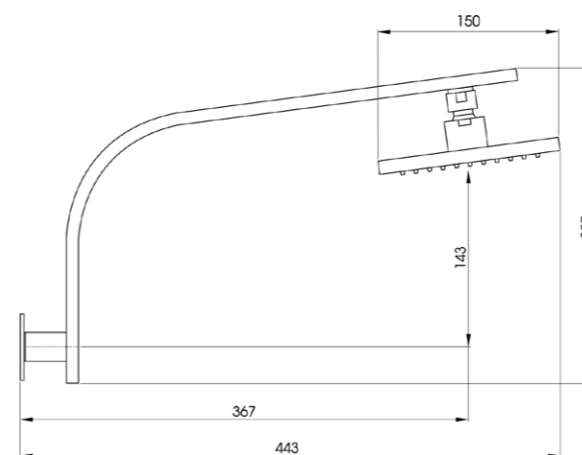

AQ-201
Sink Mixer

TB-7078
Square Inset Basin
with overflow

BTB-241
Square Brass Bottle Trap
Chrome 32x40mm.
Also available as 40 to
40mm. Use adaptor
Code: BSD-031

AQ-407
Freestanding Bath
Filler Mixer

TS-017A
Bath Spout 160mm

TS-017
Bath Spout 200mm

TS-017C
Bath Spout 240mm

TR-082 + H-18V/300
Brass Square Shower with
*Vertical Arm 300mm

SR-07C
Brass Hand Shower & Rail with Chromalux
Supreme Hose. Also available with Brass
Link Hose 1.5m
Code: SR-07B

H-04
Brass Link Shower Hose
1.5m

H-07
Chromalux Supreme
Shower Hose 1.5m

TR-084 + H-19
Brass Rectangle Shower with Hi-Rise Arm

* Vertical Arm also available in 150mm, 450mm
& 600mm lengths.
WELS Rating on showers, 3 Star 8L/min - LN 0292