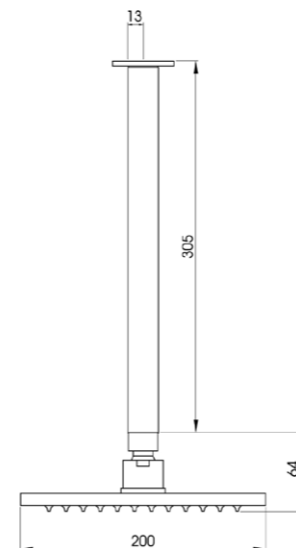

AQ-201
Sink Mixer

TB-7078
Square Inset Basin
with overflow

BTB-241
Square Brass Bottle Trap
Chrome 32x40mm.
Also available as 40 to
40mm. Use adaptor
Code: BSD-031

AQ-407
Freestanding Bath
Filler Mixer

TS-017A
Bath Spout 160mm

TS-017
Bath Spout 200mm

TS-017C
Bath Spout 240mm

TR-082 + H-18V/300
Brass Square Shower with
*Vertical Arm 300mm

SR-07C
Brass Hand Shower & Rail with Chromalux
Supreme Hose. Also available with Brass
Link Hose 1.5m
Code: SR-07B

H-04
Brass Link Shower Hose
1.5m

H-07
Chromalux Supreme
Shower Hose 1.5m

TR-084 + H-19
Brass Rectangle Shower with Hi-Rise Arm

* Vertical Arm also available in 150mm, 450mm
& 600mm lengths.
WELS Rating on showers, 3 Star 8L/min - LN 0292