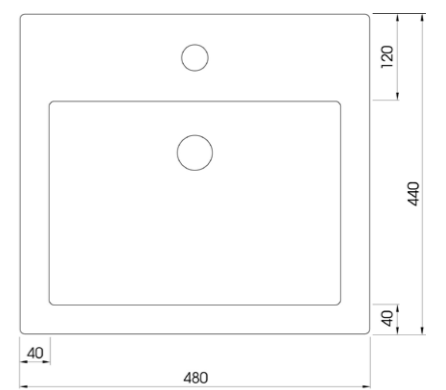

AQ-201
Sink Mixer

TB-7078
Square Inset Basin
with overflow

BTB-241
Square Brass Bottle Trap
Chrome 32x40mm.
Also available as 40 to
40mm. Use adaptor
Code: BSD-031

AQ-407
Freestanding Bath
Filler Mixer

TS-017A
Bath Spout 160mm