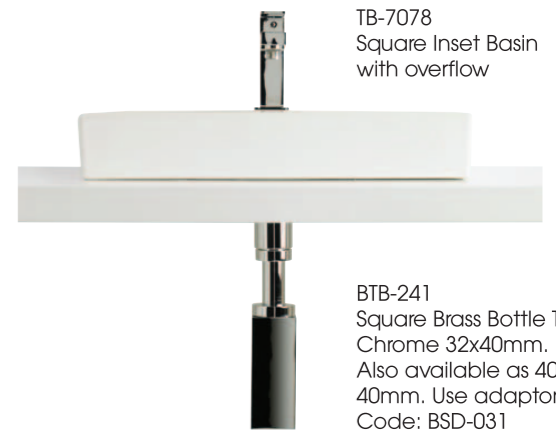

AQ-403
Wall Mixer Combo

TILO
TAPWARE

The **quattro** collection of tapware and bathroom accessories gives designers, builders and renovators the versatility and diversity of modern architecturally designed kitchen and bathroomware accessories.

Manufactured from rectangular tube and machined from precision grade brass these European inspired products will form an itegral part of your home.

WELS Rating on Sink Mixers, 4 Star 7.5L/min
WELS Rating on Basin & Bidet Mixers, 5 Star 6L/min - LN 0292

AQ-201
Sink Mixer

TB-7078
Square Inset Basin
with overflow

BTB-241
Square Brass Bottle Trap
Chrome 32x40mm.
Also available as 40 to
40mm. Use adaptor
Code: BSD-031

AQ-407
Freestanding Bath
Filler Mixer

TS-017A
Bath Spout 160mm

TS-017
Bath Spout 200mm

TS-017C
Bath Spout 240mm

TR-082 + H-18V/300
Brass Square Shower with
*Vertical Arm 300mm

SR-07C
Brass Hand Shower & Rail with Chromalux
Supreme Hose. Also available with Brass
Link Hose 1.5m
Code: SR-07B