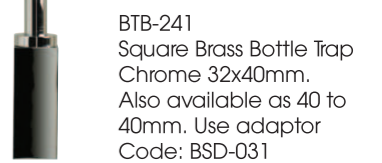

Manufactured from rectangular tube and machined from precision grade brass these European inspired products will form an itegral part of your home.

WELS Rating on Sink Mixers, 4 Star 7.5L/min
WELS Rating on Basin & Bidet Mixers, 5 Star 6L/min - LN 0292

AQ-201
Sink Mixer

TB-7078
Square Inset Basin
with overflow

BTB-241
Square Brass Bottle Trap
Chrome 32x40mm.
Also available as 40 to
40mm. Use adaptor
Code: BSD-031

AQ-407
Freestanding Bath
Filler Mixer

TS-017A
Bath Spout 160mm