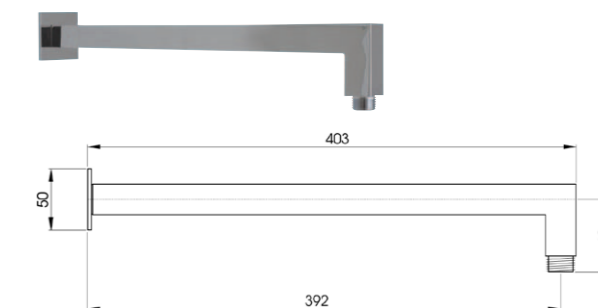

AQ-201
Sink Mixer

TB-7078
Square Inset Basin
with overflow

BTB-241
Square Brass Bottle Trap
Chrome 32x40mm.
Also available as 40 to
40mm. Use adaptor
Code: BSD-031

AQ-407
Freestanding Bath
Filler Mixer

TS-017A
Bath Spout 160mm

TS-017
Bath Spout 200mm

TS-017C
Bath Spout 240mm

TR-082 + H-18V/300
Brass Square Shower with
*Vertical Arm 300mm

SR-07C
Brass Hand Shower & Rail with Chromalux
Supreme Hose. Also available with Brass
Link Hose 1.5m
Code: SR-07B

H-04
Brass Link Shower Hose
1.5m

H-07
Chromalux Supreme
Shower Hose 1.5m

TR-084 + H-19
Brass Rectangle Shower with Hi-Rise Arm

* Vertical Arm also available in 150mm, 450mm
& 600mm lengths.
WELS Rating on showers, 3 Star 8L/min - LN 0292