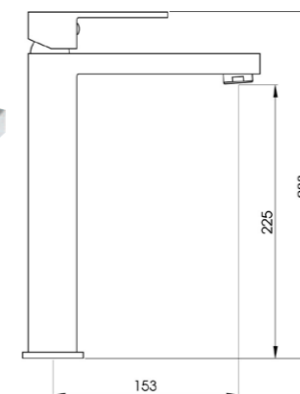

AQ-103
Tower Basin Mixer