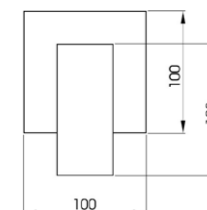

AQ-401S
Wall Mixer Project