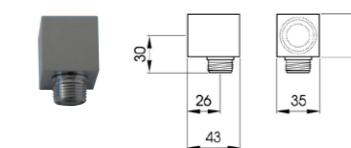

HS-07ELB
Solid Brass Elbow