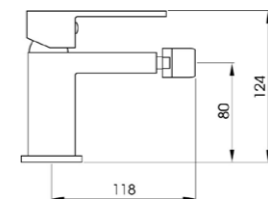

AQ-301
Bidet Mixer