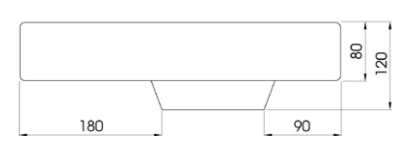

AQ-201
Sink Mixer

TB-7078
Square Inset Basin
with overflow

BTB-241
Square Brass Bottle Trap
Chrome 32x40mm.
Also available as 40 to
40mm. Use adaptor
Code: BSD-031

AQ-407
Freestanding Bath
Filler Mixer

TS-017A
Bath Spout 160mm