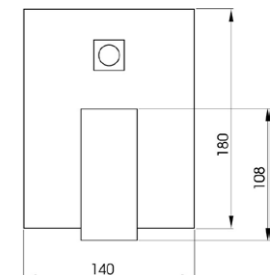

AQ-402P
Wall Mixer Diverter Push Knob as photo
AQ-402T
Wall Mixer Diverter Twist Knob as drawing