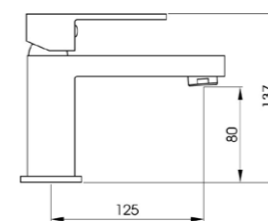

AQ-102
Basin Mixer