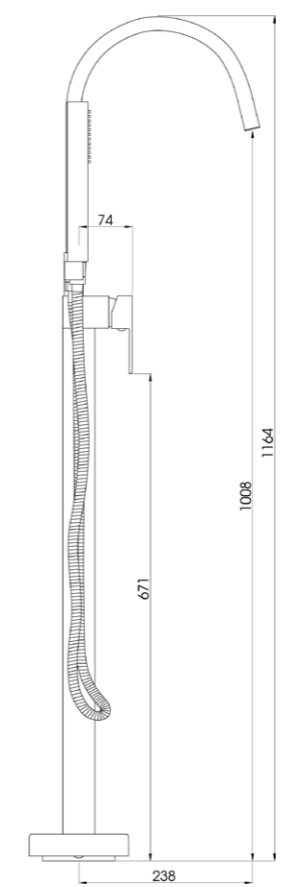

AQ-201
Sink Mixer

TB-7078
Square Inset Basin
with overflow

BTB-241
Square Brass Bottle Trap
Chrome 32x40mm.
Also available as 40 to
40mm. Use adaptor
Code: BSD-031

AQ-407
Freestanding Bath
Filler Mixer

TS-017A
Bath Spout 160mm

TS-017
Bath Spout 200mm

TS-017C
Bath Spout 240mm

TR-082 + H-18V/300
Brass Square Shower with
*Vertical Arm 300mm

SR-07C
Brass Hand Shower & Rail with Chromalux
Supreme Hose. Also available with Brass
Link Hose 1.5m
Code: SR-07B

H-04
Brass Link Shower Hose
1.5m

H-07
Chromalux Supreme
Shower Hose 1.5m

TR-084 + H-19
Brass Rectangle Shower with Hi-Rise Arm

* Vertical Arm also available in 150mm, 450mm
& 600mm lengths.
WELS Rating on showers, 3 Star 8L/min - LN 0292

H-18
Horizontal Arm with Solid Brass Backing Plate

HS-07ELB
Solid Brass Elbow

H-01
Hand Shower Holder

HS-07
Rectangle Hand Shower