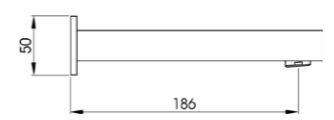

AQ-201
Sink Mixer

TB-7078
Square Inset Basin
with overflow

BTB-241
Square Brass Bottle Trap
Chrome 32x40mm.
Also available as 40 to
40mm. Use adaptor
Code: BSD-031

AQ-407
Freestanding Bath
Filler Mixer

TS-017A
Bath Spout 160mm

TS-017
Bath Spout 200mm

TS-017C
Bath Spout 240mm

TR-082 + H-18V/300
Brass Square Shower with
*Vertical Arm 300mm

SR-07C
Brass Hand Shower & Rail with Chromalux
Supreme Hose. Also available with Brass
Link Hose 1.5m
Code: SR-07B