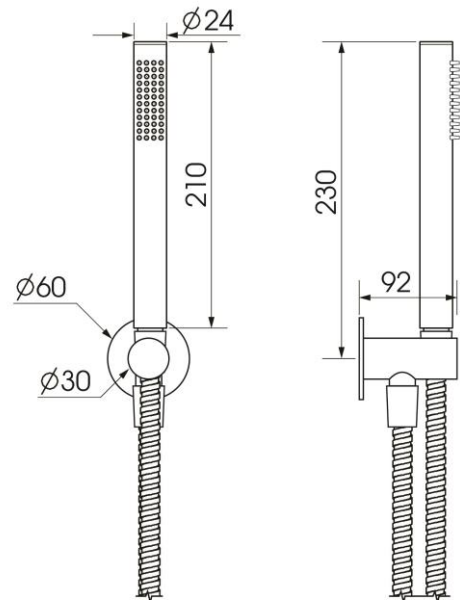

NOVETTI HAND SHOWER ON FIXED ELBOW

DESCRIPTION

Novetti Hand Shower on Fixed Elbow Gun Metal

FEATURES

- Sleek minimalistic design
- 100% lead free
- Slim stick hand shower
- 7 year warranty

DETAILS

WELS 3 star 9L/m, RN: S16395

Part Code: HS-N601GM

Available Finish: Gun Metal

Recommended working pressure:

Min 150 – Max 500KPa

Note: If the pressure exceeds or is likely to exceed 500KPa, an approved pressure limiting device must be fitted.

Maximum hot water temperature 80°

TECHNICAL DETAILS

Note: Illustrations and specifications may vary from time to time