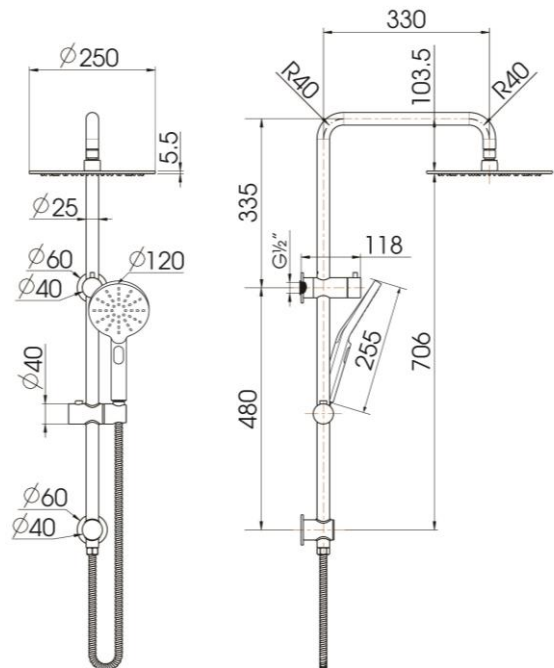

NOVETTI SHOWER & RAIL COMBO

DESCRIPTION

Novetti Shower & Rail Combo Gun Metal

FEATURES

- Sleek minimalistic design
- 100% lead free
- 250mm round slimline shower head
- 3-function hand shower
- 7 year warranty

DETAILS

WELS 3 star 9L/m, RN: S17802

Part Code: TSR-N603GM

Available Finish: Gun Metal

Recommended working pressure:

Min 150 – Max 500KPa

Note: If the pressure exceeds or is likely to exceed 500KPa, an approved pressure limiting device must be fitted.

Maximum hot water temperature 80°

TECHNICAL DETAILS

Note: Illustrations and specifications may vary from time to time