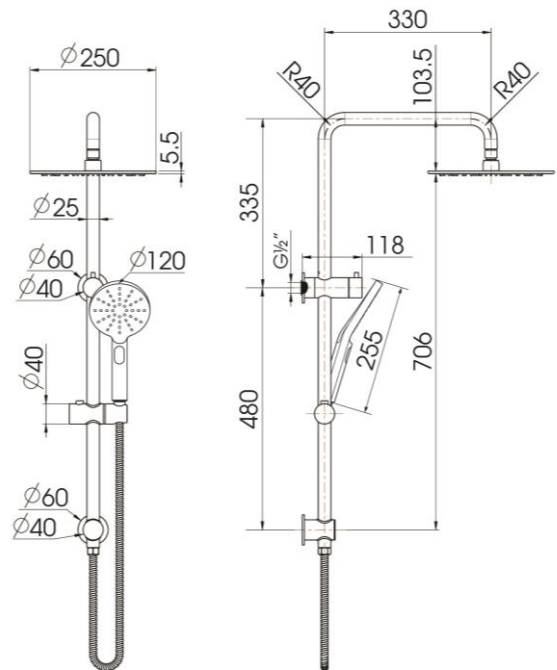

NOVETTI SHOWER & RAIL COMBO

DESCRIPTION

Novetti Shower & Rail Combo Brushed Gold

FEATURES

- Sleek minimalistic design
- 100% lead free
- 250mm round slimline shower head
- 3-function hand shower
- 7 year warranty

DETAILS

WELS 3 star 9L/m, RN: S17802

Part Code: TSR-N603BG

Available Finish: Brushed Gold

Recommended working pressure:

Min 150 – Max 500KPa

Note: If the pressure exceeds or is likely to exceed 500KPa, an approved pressure limiting device must be fitted.

Maximum hot water temperature 80°

TECHNICAL DETAILS

Note: Illustrations and specifications may vary from time to time