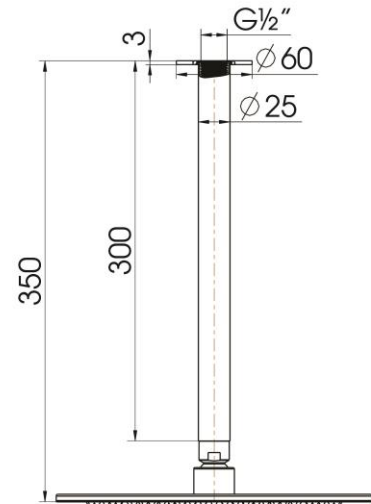

NOVETTI CEILING DROPPER WITH ROUND SHOWER HEAD

DESCRIPTION

Novetti Ceiling Dropper with 250mm Round Shower Head Gun Metal

FEATURES

- Sleek minimalistic design
- 100% lead free
- 250mm round slimline shower head
- 7 year warranty

DETAILS

WELS 3 star 9L/m, RN: S17801

Part Code: H-N16VGM w/ TR-N601GM

Available Finish: Gun Metal

Recommended working pressure:

Min 150 – Max 500KPa

Note: If the pressure exceeds or is likely to exceed 500KPa, an approved pressure limiting device must be fitted.

Maximum hot water temperature 80°

TECHNICAL DETAILS

Note: Illustrations and specifications may vary from time to time