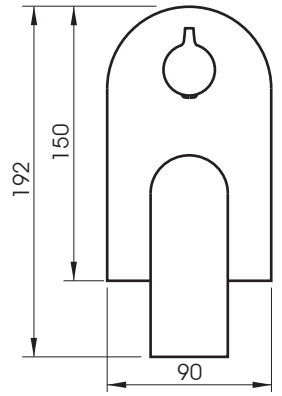

AZ-401
Zircon Wall Mixer

AZ-402
Zircon Wall Mixer Diverter

TR-126 with H-18/B
Zircon Shower Head with Arm
WELS RN: S09580 3 Star 9L/min

TW-101CB/BC
Zircon 100mm Floor Grate

BTB-141/BC
Zircon Bottle Trap

TW-16BC / CB & TWS-21BC / CB
Zircon Pull-Out Pop-Up Bath/Basin Wastes