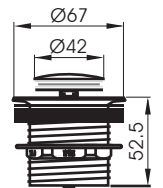

AZ-401
Zircon Wall Mixer

AZ-402
Zircon Wall Mixer Diverter

TR-126 with H-18/B
Zircon Shower Head with Arm
WELS RN: S09580 3 Star 9L/min

TW-101CB/BC
Zircon 100mm Floor Grate

BTB-141/BC
Zircon Bottle Trap

TW-16BC / CB & TWS-21BC / CB
Zircon Pull-Out Pop-Up Bath/Basin Wastes