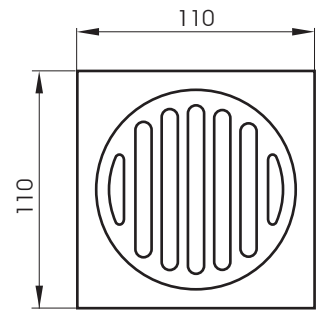

AZ-401
Zircon Wall Mixer

AZ-402
Zircon Wall Mixer Diverter

TR-126 with H-18/B
Zircon Shower Head with Arm
WELS RN: S09580 3 Star 9L/min

TW-101CB/BC
Zircon 100mm Floor Grate

BTB-141/BC
Zircon Bottle Trap

TW-16BC / CB & TWS-21BC / CB
Zircon Pull-Out Pop-Up Bath/Basin Wastes