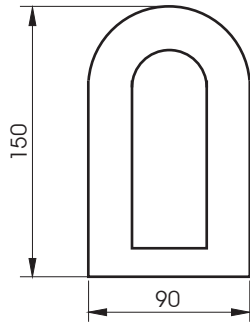

AZ-401
Zircon Wall Mixer

AZ-402
Zircon Wall Mixer Diverter

TR-126 with H-18/B
Zircon Shower Head with Arm
WELS RN: S09580 3 Star 9L/min

TW-101CB/BC
Zircon 100mm Floor Grate

BTB-141/BC
Zircon Bottle Trap

TW-16BC / CB & TWS-21BC / CB
Zircon Pull-Out Pop-Up Bath/Basin Wastes