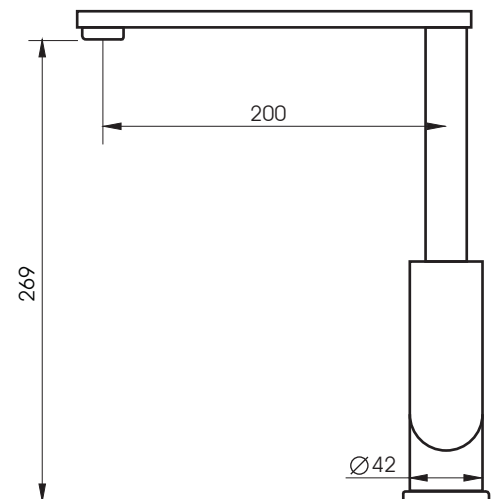

AZ-201
Zircone Sink Mixer
WELS 3 Star 8L/min