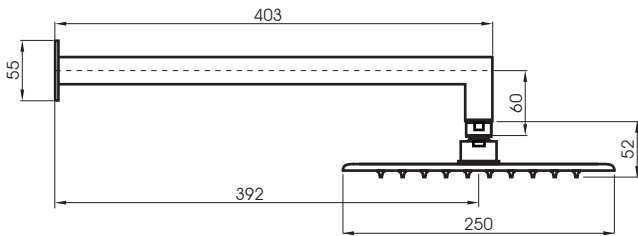

AZ-401
Zircon Wall Mixer

AZ-402
Zircon Wall Mixer Diverter

TR-126 with H-18/B
Zircon Shower Head with Arm
WELS RN: S09580 3 Star 9L/min

TW-101CB/BC
Zircon 100mm Floor Grate

BTB-141/BC
Zircon Bottle Trap

TW-16BC / CB & TWS-21BC / CB
Zircon Pull-Out Pop-Up Bath/Basin Wastes