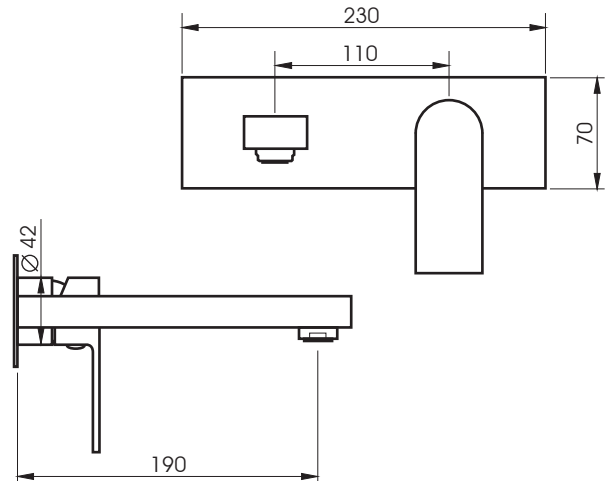

TILO
TAPWARE

The **Zircone** collection is elegant yet defiant giving renovators, designers and the home owner who may not desire the overpowering dominance of all black tapware, the opportunity to capture the bold expressiveness that black and chrome tapware exudes. An excellent choice for today's modern chic apartment, hotel or executive home.