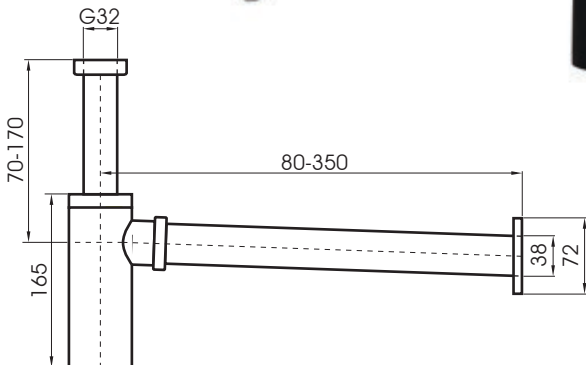

AZ-401
Zircon Wall Mixer

AZ-402
Zircon Wall Mixer Diverter

TR-126 with H-18/B
Zircon Shower Head with Arm
WELS RN: S09580 3 Star 9L/min

TW-101CB/BC
Zircon 100mm Floor Grate

BTB-141/BC
Zircon Bottle Trap

TW-16BC / CB & TWS-21BC / CB
Zircon Pull-Out Pop-Up Bath/Basin Wastes