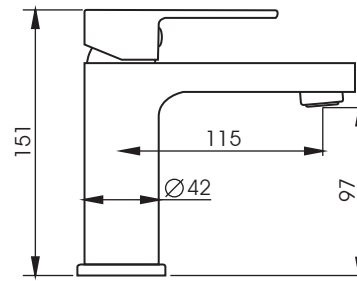

AZ-101
Zircone Basin Mixer
WELS 3 Star 8L/min