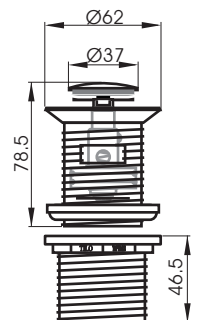

AZ-401
Zircon Wall Mixer

AZ-402
Zircon Wall Mixer Diverter

TR-126 with H-18/B
Zircon Shower Head with Arm
WELS RN: S09580 3 Star 9L/min

TW-101CB/BC
Zircon 100mm Floor Grate

BTB-141/BC
Zircon Bottle Trap

TW-16BC / CB & TWS-21BC / CB
Zircon Pull-Out Pop-Up Bath/Basin Wastes