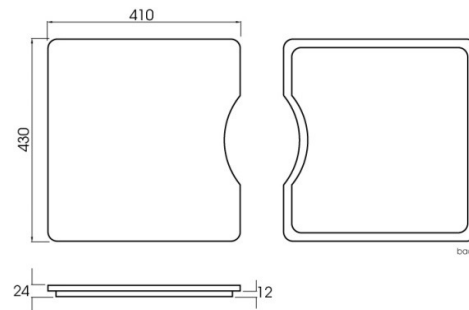

DETAILS

30L Capacity

Flushmount or undermount

Part Code: TKS-100RB

Available Finishes: Brushed on sink and accessory tray

TECHNICAL DETAILS

Q4 1 BOWL RADIAL CORNER SINK ACCESSORY PACK 2

DESCRIPTION

Q4 Single Bowl Square Corner Sink with
Accessory Pack 2

FEATURES

- 15mm radial corner
- Fine lustre finish
- 1.2mm 304 stainless steel
- Underside coated with an anti-condensation layer and sound deadening rubber pads all sides
- Includes: sink, accessory tray, chopping board, standard lift-up plug & waste and set of undermount clips
- 25 year limited domestic manufacturer's warranty on sinks only from date of purchase
- 1 year manufacturer's warranty on sink accessories except chopping boards from date of purchase