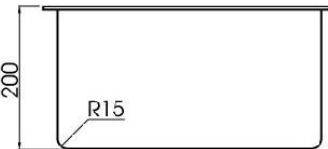

DETAILS

30L Capacity

Flushmount or undermount

Part Code: TKS-100RB

Available Finishes: Brushed on sink and accessory tray

TECHNICAL DETAILS

Q4 1 BOWL RADIAL CORNER SINK ACCESSORY PACK 2

DESCRIPTION

Q4 Single Bowl Square Corner Sink with
Accessory Pack 2

FEATURES

- 15mm radial corner
- Fine lustre finish
- 1.2mm 304 stainless steel
- Underside coated with an anti-condensation layer and sound deadening rubber pads all sides
- Includes: sink, accessory tray, chopping board, standard lift-up plug & waste and set of undermount clips
- 25 year limited domestic manufacturer's warranty on sinks only from date of purchase
- 1 year manufacturer's warranty on sink accessories except chopping boards from date of purchase