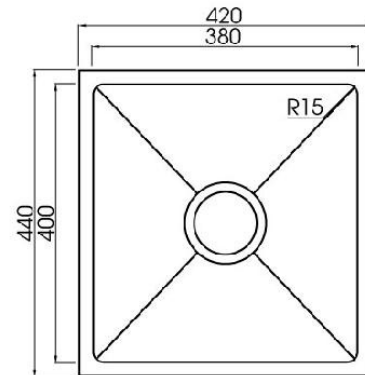

DETAILS

30L Capacity

Flushmount or undermount

Part Code: TKS-100RB

Available Finishes: Brushed on sink and accessory tray

TECHNICAL DETAILS

Q4 1 BOWL RADIAL CORNER SINK ACCESSORY PACK 2

DESCRIPTION

Q4 Single Bowl Square Corner Sink with
Accessory Pack 2

FEATURES

- 15mm radial corner
- Fine lustre finish
- 1.2mm 304 stainless steel
- Underside coated with an anti-condensation layer and sound deadening rubber pads all sides
- Includes: sink, accessory tray, chopping board, standard lift-up plug & waste and set of undermount clips
- 25 year limited domestic manufacturer's warranty on sinks only from date of purchase
- 1 year manufacturer's warranty on sink accessories except chopping boards from date of purchase