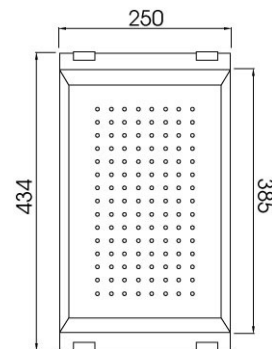

DETAILS

30L Capacity

Flushmount or undermount

Part Code: TKS-100RB

Available Finishes: Brushed on sink and accessory tray

TECHNICAL DETAILS

Q4 1 BOWL RADIAL CORNER SINK ACCESSORY PACK 2

DESCRIPTION

Q4 Single Bowl Square Corner Sink with
Accessory Pack 2

FEATURES

- 15mm radial corner
- Fine lustre finish
- 1.2mm 304 stainless steel
- Underside coated with an anti-condensation layer and sound deadening rubber pads all sides
- Includes: sink, accessory tray, chopping board, standard lift-up plug & waste and set of undermount clips
- 25 year limited domestic manufacturer's warranty on sinks only from date of purchase
- 1 year manufacturer's warranty on sink accessories except chopping boards from date of purchase