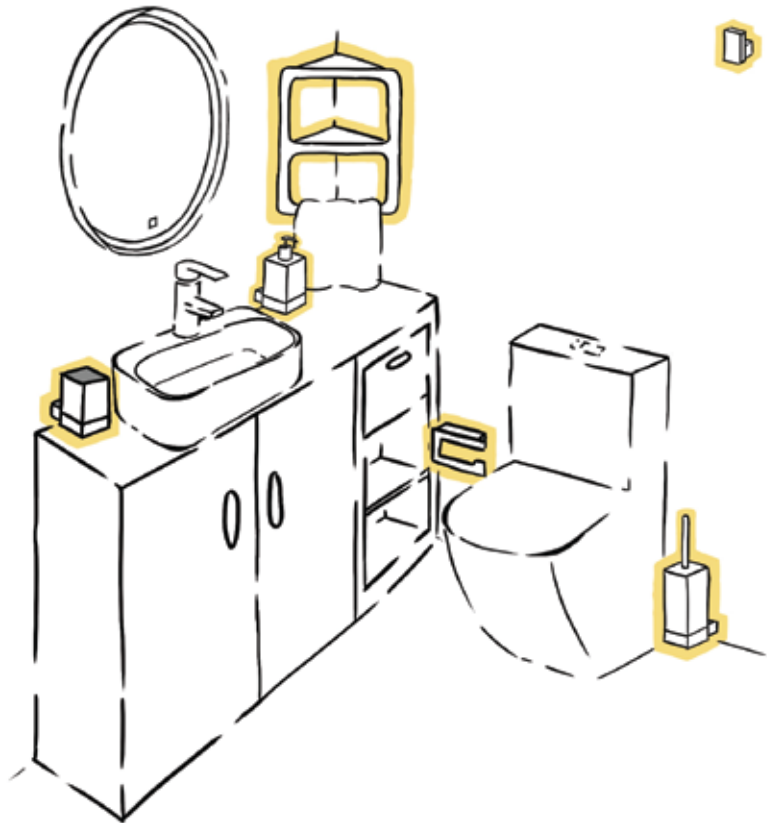

Yallumbri Pty Ltd.
PO 232 Campbellfield, VIC 3061
Ph: +613 9357 8456

aluminium ACCESSORIES

Enquire at:

*Other colour options may be available

Durable | Light | Functional