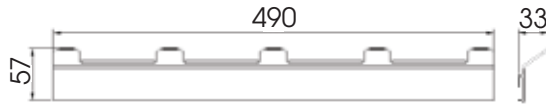

*Available Colours: Matte White Matte Black

T7701

T7701-5

T7701-7

T7702

T7703

T7704

T7705

T7707

T7708

T7709

T7711

Also available in three tier - **T7712**
270W x 610H x 120D

T7713