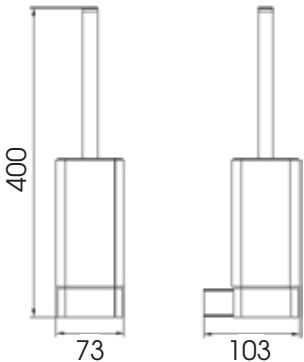

T7708

Toilet Brush Holder

Towel Rail

T7709

Two Tier Shelf & Rail

T7711

Also available in three tier - **T7712**
270W x 610H x 120D

Corner Shelf & Rail