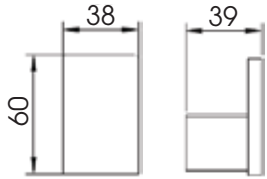

T7701

Robe Hook - Five