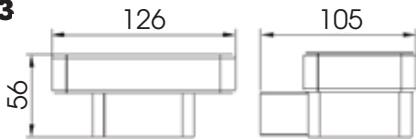

T7703

Toilet Roll Holder