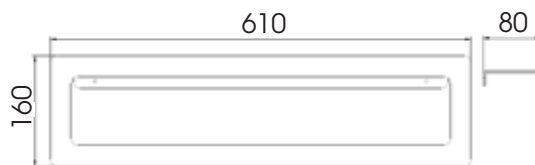

T7708

Toilet Brush Holder

Towel Rail

T7709

Two Tier Shelf & Rail

T7711

Also available in three tier - **T7712**
270W x 610H x 120D

Corner Shelf & Rail