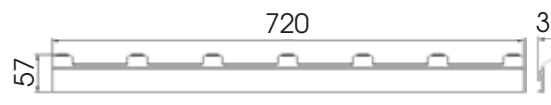

Robe Hook - Seven

T7701-7