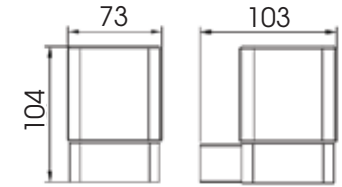

T7702

Soap Dish Holder