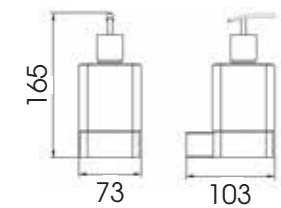

T7708

Toilet Brush Holder

Towel Rail

T7709

Two Tier Shelf & Rail

T7711

Also available in three tier - **T7712**
270W x 610H x 120D

Corner Shelf & Rail