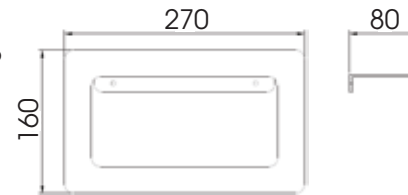

T7705

Liquid Soap Dispenser