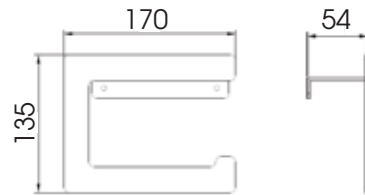

T7704

Towel Ring