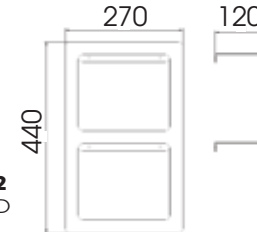

T7708

Toilet Brush Holder

Towel Rail

T7709

Two Tier Shelf & Rail

T7711

Also available in three tier - **T7712**
270W x 610H x 120D

Corner Shelf & Rail