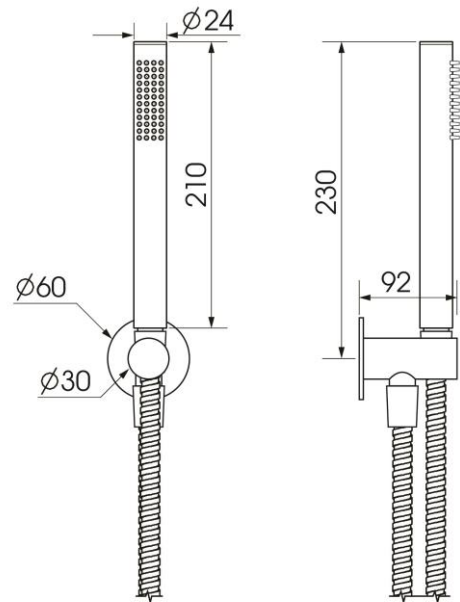

NOVETTI HAND SHOWER ON FIXED ELBOW

DESCRIPTION

Novetti Hand Shower on Fixed Elbow Brushed Gold

FEATURES

- Sleek minimalistic design
- 100% lead free
- Slim stick hand shower
- 7 year warranty

DETAILS

WELS 3 star 9L/m, RN: S16395

Part Code: HS-N601BG

Available Finish: Brushed Gold

Recommended working pressure:

Min 150 – Max 500KPa

Note: If the pressure exceeds or is likely to exceed 500KPa, an approved pressure limiting device must be fitted.

Maximum hot water temperature 80°

TECHNICAL DETAILS

Note: Illustrations and specifications may vary from time to time