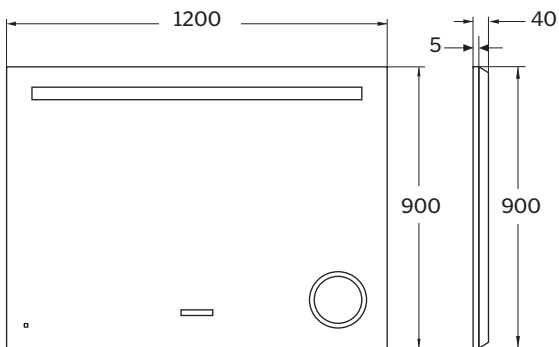

Simple, yet practical.

A combination of mirror and lighting that brings sophistication to any space.

1200 mm x 900 mm

**Material:** Aluminum Frame

- Features:**
- Top & Bottom Backlit LED Lighting
  - IR Sensor Switch
  - Defogger Function
  - LED Colour Temperature: 6000K
  - Copper Free

1200mm x 900mm

900mm x 700mm

**Material:** Aluminum Frame

- Features:**
- Integrated 3X Magnifying Mirror
  - Clock, Temperature & Date Display
  - On/Off Touch Switch
  - Defogger Function
  - LED Colour Temperature: 6000k
  - Copper Free