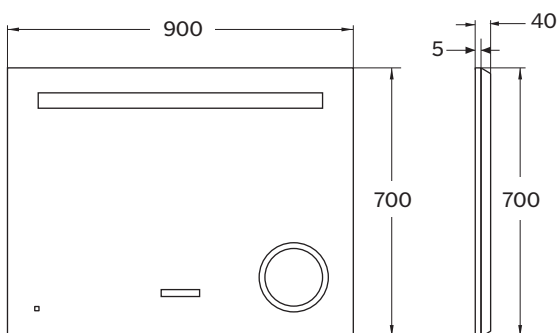

Simple, yet practical.

A combination of mirror and lighting that brings sophistication to any space.

1200 mm x 900 mm

**Material:** Aluminum Frame

- Features:**
- Top & Bottom Backlit LED Lighting
  - IR Sensor Switch
  - Defogger Function
  - LED Colour Temperature: 6000K
  - Copper Free

1200mm x 900mm

900mm x 700mm

**Material:** Aluminum Frame

- Features:**
- Integrated 3X Magnifying Mirror
  - Clock, Temperature & Date Display
  - On/Off Touch Switch
  - Defogger Function
  - LED Colour Temperature: 6000k
  - Copper Free