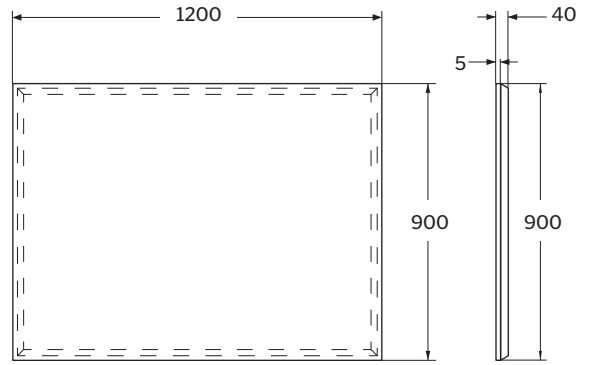

Simple, yet practical.

A combination of mirror and lighting that brings sophistication to any space.

1200 mm x 900 mm

**Material:** Aluminum Frame

- Features:**
- Top & Bottom Backlit LED Lighting
  - IR Sensor Switch
  - Defogger Function
  - LED Colour Temperature: 6000K
  - Copper Free

1200mm x 900mm

900mm x 700mm

**Material:** Aluminum Frame

- Features:**
- Integrated 3X Magnifying Mirror
  - Clock, Temperature & Date Display
  - On/Off Touch Switch
  - Defogger Function
  - LED Colour Temperature: 6000k
  - Copper Free