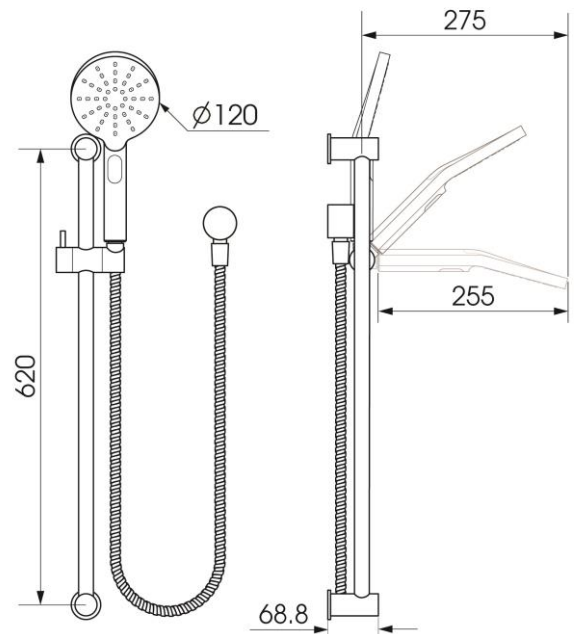

TECHNICAL DETAILS

Note: Illustrations and specifications may vary from time to time