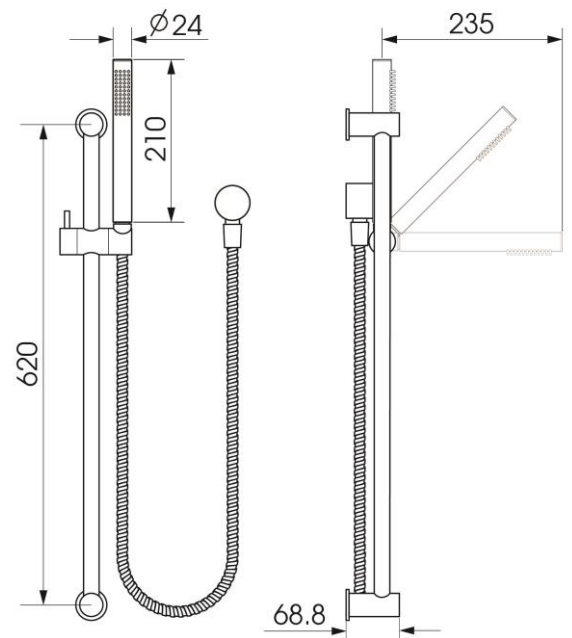

NOVETTI HAND SHOWER ON RAIL

DESCRIPTION

Novetti Hand Shower on Rail Gun Metal

FEATURES

- Sleek minimalistic design
- 100% lead free
- Slim stick hand shower
- Easy height adjustment
- 7 year warranty

DETAILS

WELS 3 star 9L/m, RN: S15919

Part Code: SR-N601GM

Available Finish: Gun Metal

Recommended working pressure:

Min 150 – Max 500KPa

Note: If the pressure exceeds or is likely to exceed 500KPa, an approved pressure limiting device must be fitted.

Maximum hot water temperature 80°

TECHNICAL DETAILS

Note: Illustrations and specifications may vary from time to time