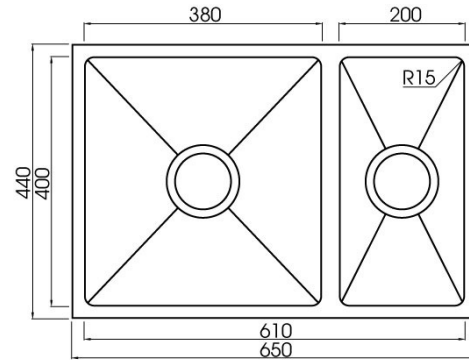

Q4 1 & 1/2 BOWL RADIAL CORNER SINK ACCESSORY PACK 2

DESCRIPTION

Q4 1 & 1/2 Bowl Radial Corner Sink and
Accessory Pack 2

FEATURES

- 15mm Radial corner
- Fine lustre finish
- 1.2mm 304 stainless steel
- Underside coated with an anti-condensation layer and sound deadening rubber pads all sides
- Includes sink, accessory tray, chopping board, standard lift-up plug & waste and set of undermount clips
- 25 year limited domestic manufacturer's warranty on sinks only from date of purchase
- 1 year manufacturer's warranty on sink accessories except chopping boards from date of purchase

DETAILS

30 / 16L Capacity

Flushmount or undermount

Part Code: TKS-200RB

Available Finishes: Brushed on sink and
accessory tray

TECHNICAL DETAILS

Note: Illustrations and specifications may vary
from time to time