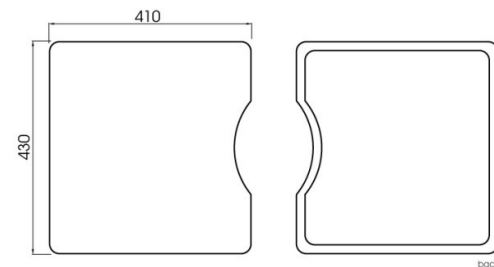

Q4 1 & 1/2 BOWL RADIAL CORNER SINK ACCESSORY PACK 2

DESCRIPTION

Q4 1 & 1/2 Bowl Radial Corner Sink and
Accessory Pack 2

FEATURES

- 15mm Radial corner
- Fine lustre finish
- 1.2mm 304 stainless steel
- Underside coated with an anti-condensation layer and sound deadening rubber pads all sides
- Includes sink, accessory tray, chopping board, standard lift-up plug & waste and set of undermount clips
- 25 year limited domestic manufacturer's warranty on sinks only from date of purchase
- 1 year manufacturer's warranty on sink accessories except chopping boards from date of purchase

DETAILS

30 / 16L Capacity

Flushmount or undermount

Part Code: TKS-200RB

Available Finishes: Brushed on sink and
accessory tray

TECHNICAL DETAILS

Note: Illustrations and specifications may vary
from time to time