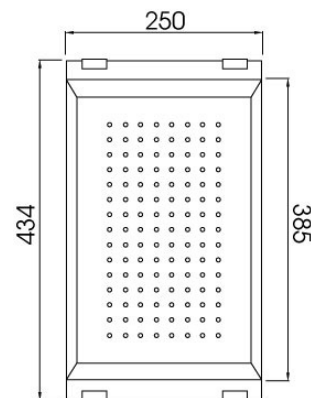

Q4 1 & 1/2 BOWL RADIAL CORNER SINK ACCESSORY PACK 2

DESCRIPTION

Q4 1 & 1/2 Bowl Radial Corner Sink and
Accessory Pack 2

FEATURES

- 15mm Radial corner
- Fine lustre finish
- 1.2mm 304 stainless steel
- Underside coated with an anti-condensation layer and sound deadening rubber pads all sides
- Includes sink, accessory tray, chopping board, standard lift-up plug & waste and set of undermount clips
- 25 year limited domestic manufacturer's warranty on sinks only from date of purchase
- 1 year manufacturer's warranty on sink accessories except chopping boards from date of purchase

DETAILS

30 / 16L Capacity

Flushmount or undermount

Part Code: TKS-200RB

Available Finishes: Brushed on sink and
accessory tray

TECHNICAL DETAILS

Note: Illustrations and specifications may vary
from time to time