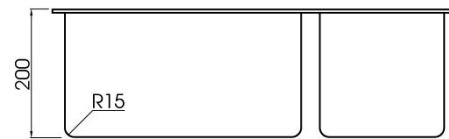

Q4 1 & 1/2 BOWL RADIAL CORNER SINK ACCESSORY PACK 2

DESCRIPTION

Q4 1 & 1/2 Bowl Radial Corner Sink and
Accessory Pack 2

FEATURES

- 15mm Radial corner
- Fine lustre finish
- 1.2mm 304 stainless steel
- Underside coated with an anti-condensation layer and sound deadening rubber pads all sides
- Includes sink, accessory tray, chopping board, standard lift-up plug & waste and set of undermount clips
- 25 year limited domestic manufacturer's warranty on sinks only from date of purchase
- 1 year manufacturer's warranty on sink accessories except chopping boards from date of purchase

DETAILS

30 / 16L Capacity

Flushmount or undermount

Part Code: TKS-200RB

Available Finishes: Brushed on sink and
accessory tray

TECHNICAL DETAILS

Note: Illustrations and specifications may vary
from time to time