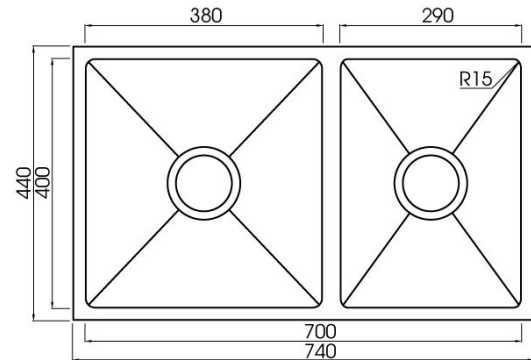

Q4 1 & 3/4 BOWL RADIAL CORNER SINK ACCESSORY PACK 1

DESCRIPTION

Q4 1 & 3/4 Bowl Radial Corner Sink and
Accessory Pack 1

FEATURES

- 15mm radial corner
- Fine lustre finish
- 1.2mm 304 stainless steel
- Underside coated with an anti-condensation layer and sound deadening rubber pads all sides
- Includes sink, dish rack, chopping board, standard lift-up plug & waste and set of undermount clips
- 25 year limited domestic manufacturer's warranty on sinks only from date of purchase
- 1 year manufacturer's warranty on sink accessories except chopping boards from date of purchase

DETAILS

30 / 23L Capacity

Flushmount or undermount

Part Code: TKS-300RA

Available Finishes: Brushed on sink, chromed on
dish rack

TECHNICAL DETAILS

Note: Illustrations and specifications may vary
from time to time