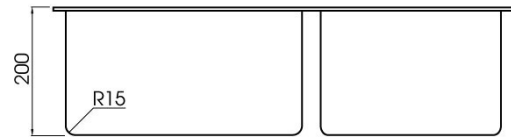

DETAILS

30 / 23L Capacity

Flushmount or undermount

Part Code: TKS-300RA

Available Finishes: Brushed on sink, chromed on
dish rack

TECHNICAL DETAILS

Note: Illustrations and specifications may vary
from time to time