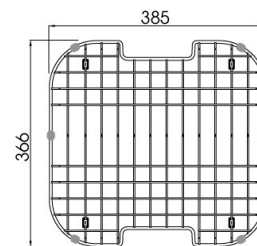

DETAILS

30 / 23L Capacity

Flushmount or undermount

Part Code: TKS-300RA

Available Finishes: Brushed on sink, chromed on
dish rack

TECHNICAL DETAILS

Note: Illustrations and specifications may vary
from time to time