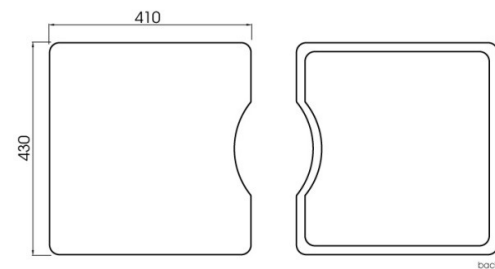

Q4 1 & 3/4 BOWL RADIAL CORNER SINK ACCESSORY PACK 1

DESCRIPTION

Q4 1 & 3/4 Bowl Radial Corner Sink and
Accessory Pack 1

FEATURES

- 15mm radial corner
- Fine lustre finish
- 1.2mm 304 stainless steel
- Underside coated with an anti-condensation layer and sound deadening rubber pads all sides
- Includes sink, dish rack, chopping board, standard lift-up plug & waste and set of undermount clips
- 25 year limited domestic manufacturer's warranty on sinks only from date of purchase
- 1 year manufacturer's warranty on sink accessories except chopping boards from date of purchase

DETAILS

30 / 23L Capacity

Flushmount or undermount

Part Code: TKS-300RA

Available Finishes: Brushed on sink, chromed on
dish rack

TECHNICAL DETAILS

Note: Illustrations and specifications may vary
from time to time