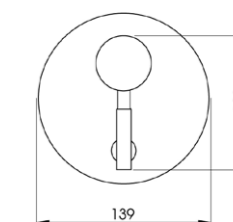

T2512
Dual Towel Rail 690mm x 130mm

T2513
Single Glass Shelf 450mm

TB-7090
Countertop-Oval
Basin Non Overflow

BTB-141
Brass Bottle Trap
Chrome 32x40mm

PT-BTB141M2
Deep Cover Plate for Bottle Trap

* Also available in Hand Shower & Rotatable Holder/
Elbow with Brass Link Hose 1.5m Code: HS-06B

HS-06C
* Hand Shower & Rotatable Holder/Elbow with
Chromalux Supreme Hose 1.5m

H-04
Brass Shower Hose 1.5m

H-07
Chromalux Supreme
Hose 1.5m

A2-106
Wall Mixer

A2-107
Wall Mixer Diverter

HS-06ELBR
Hand Shower Elbow Holder