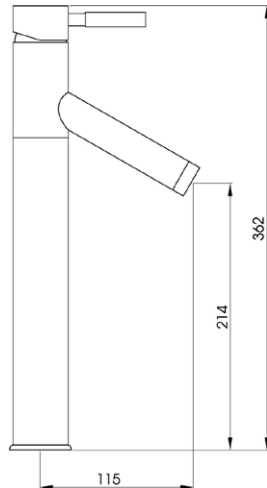

A2-103T
Medium Basin Mixer Straight Spout