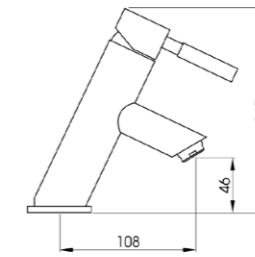

COSMOS

DESIGNER PRODUCTS THAT FUNCTION
EFFORTLESSLY AND FLUIDLY

A2-101
Basin Mixer

TILO
TAPWARE

The **Cosmos** collection of tapware and bathroom accessories gives designers, builders and renovators an array of fit-out opportunities in the contemporary style.

With the inclusion of the newly created countertop basin, bottletrap, shower and accessories, these products are designed to enhance the moods of your home.

WELS Rating on Basin, Bidet & Sink Mixers, 3 Star 8L/min
WELS Rating on Showers, 3 Star 8L/min - LN 0292