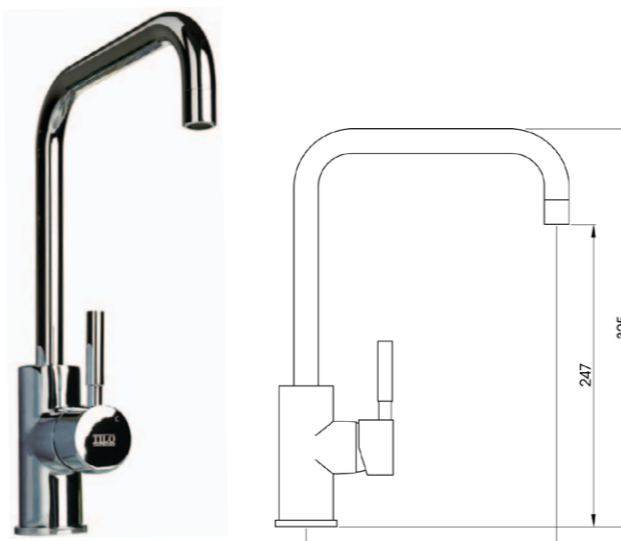

COSMOS

DESIGNER PRODUCTS THAT FUNCTION
EFFORTLESSLY AND FLUIDLY

A2-101
Basin Mixer

A2-102
Short Basin Mixer

A2-102T
Short Basin Mixer Straight Spout

A2-103
Medium Basin Mixer

A2-103T
Medium Basin Mixer Straight Spout

A2-104
Tall Basin Mixer

A2-104T
Tall Basin Mixer Straight Spout

TILO
TAPWARE

The **Cosmos** collection of tapware and bathroom accessories gives designers, builders and renovators an array of fit-out opportunities in the contemporary style.

With the inclusion of the newly created countertop basin, bottletrap, shower and accessories, these products are designed to enhance the moods of your home.

WELS Rating on Basin, Bidet & Sink Mixers, 3 Star 8L/min
WELS Rating on Showers, 3 Star 8L/min - LN 0292

A2-201
Sink Mixer, Swivel Goose Neck

A2-202
Sink Mixer, Swivel L-Neck

A2-203
Sink Mixer, Swivel

TS-012
Bath/Spa Swivel Spout
(also available with restrictor Code: TS-012R)

T2501
Single Tumbler Holder

T2502
Dual Tumbler Holder