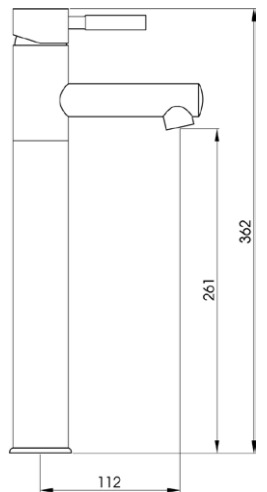

A2-104T
Tall Basin Mixer Straight Spout

TILO
TAPWARE

The **Cosmos** collection of tapware and bathroom accessories gives designers, builders and renovators an array of fit-out opportunities in the contemporary style.

With the inclusion of the newly created countertop basin, bottletrap, shower and accessories, these products are designed to enhance the moods of your home.

WELS Rating on Basin, Bidet & Sink Mixers, 3 Star 8L/min
WELS Rating on Showers, 3 Star 8L/min - LN 0292