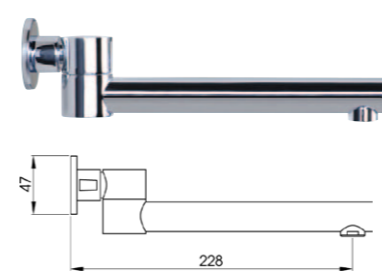

A2-104
Tall Basin Mixer

A2-104T
Tall Basin Mixer Straight Spout

TILO
TAPWARE

The **Cosmos** collection of tapware and bathroom accessories gives designers, builders and renovators an array of fit-out opportunities in the contemporary style.

With the inclusion of the newly created countertop basin, bottletrap, shower and accessories, these products are designed to enhance the moods of your home.

WELS Rating on Basin, Bidet & Sink Mixers, 3 Star 8L/min
WELS Rating on Showers, 3 Star 8L/min - LN 0292

A2-201
Sink Mixer, Swivel Goose Neck

A2-202
Sink Mixer, Swivel L-Neck

A2-203
Sink Mixer, Swivel

TS-012
Bath/Spa Swivel Spout
(also available with restrictor Code: TS-012R)

T2501
Single Tumbler Holder

T2502
Dual Tumbler Holder