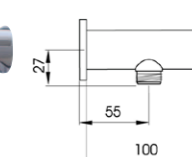

T2512
Dual Towel Rail 690mm x 130mm

T2513
Single Glass Shelf 450mm

TB-7090
Countertop-Oval
Basin Non Overflow

BTB-141
Brass Bottle Trap
Chrome 32x40mm

PT-BTB141M2
Deep Cover Plate for Bottle Trap

* Also available in Hand Shower & Rotatable Holder/
Elbow with Brass Link Hose 1.5m Code: HS-06B

HS-06C
* Hand Shower & Rotatable Holder/Elbow with
Chromalux Supreme Hose 1.5m

H-04
Brass Shower Hose 1.5m

H-07
Chromalux Supreme
Hose 1.5m

A2-106
Wall Mixer

A2-107
Wall Mixer Diverter

HS-06ELBR
Hand Shower Elbow Holder