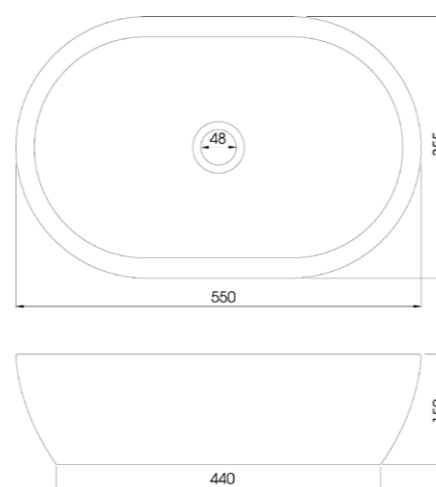

T2512
Dual Towel Rail 690mm x 130mm

T2513
Single Glass Shelf 450mm

TB-7090
Countertop-Oval
Basin Non Overflow

BTB-141
Brass Bottle Trap
Chrome 32x40mm

PT-BTB141M2
Deep Cover Plate for Bottle Trap

* Also available in Hand Shower & Rotatable Holder/
Elbow with Brass Link Hose 1.5m Code: HS-06B

HS-06C
* Hand Shower & Rotatable Holder/Elbow with
Chromalux Supreme Hose 1.5m

H-04
Brass Shower Hose 1.5m

H-07
Chromalux Supreme
Hose 1.5m

A2-106
Wall Mixer

A2-107
Wall Mixer Diverter

HS-06ELBR
Hand Shower Elbow Holder