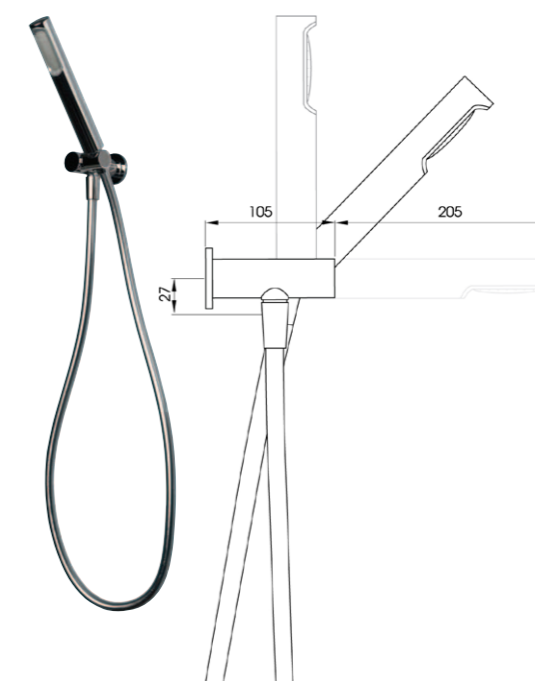

A2-104
Tall Basin Mixer

A2-104T
Tall Basin Mixer Straight Spout

TILO
TAPWARE

The **Cosmos** collection of tapware and bathroom accessories gives designers, builders and renovators an array of fit-out opportunities in the contemporary style.

With the inclusion of the newly created countertop basin, bottletrap, shower and accessories, these products are designed to enhance the moods of your home.

WELS Rating on Basin, Bidet & Sink Mixers, 3 Star 8L/min
WELS Rating on Showers, 3 Star 8L/min - LN 0292

T2512
Dual Towel Rail 690mm x 130mm

T2513
Single Glass Shelf 450mm

TB-7090
Countertop-Oval
Basin Non Overflow

BTB-141
Brass Bottle Trap
Chrome 32x40mm

PT-BTB141M2
Deep Cover Plate for Bottle Trap

* Also available in Hand Shower & Rotatable Holder/
Elbow with Brass Link Hose 1.5m Code: HS-06B

HS-06C
* Hand Shower & Rotatable Holder/Elbow with
Chromalux Supreme Hose 1.5m

H-04
Brass Shower Hose 1.5m

H-07
Chromalux Supreme
Hose 1.5m

A2-106
Wall Mixer

A2-107
Wall Mixer Diverter

HS-06ELBR
Hand Shower Elbow Holder