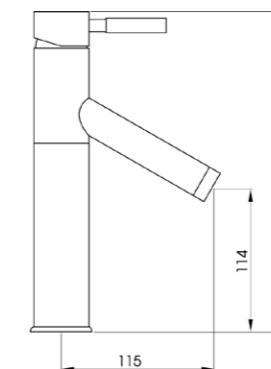

A2-102T
Short Basin Mixer Straight Spout

A2-103
Medium Basin Mixer