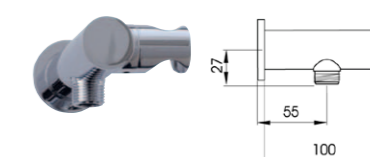

T2512
Dual Towel Rail 690mm x 130mm

T2513
Single Glass Shelf 450mm

TB-7090
Countertop-Oval
Basin Non Overflow

BTB-141
Brass Bottle Trap
Chrome 32x40mm

PT-BTB141M2
Deep Cover Plate for Bottle Trap

* Also available in Hand Shower & Rotatable Holder/
Elbow with Brass Link Hose 1.5m Code: HS-06B

HS-06C
* Hand Shower & Rotatable Holder/Elbow with
Chromalux Supreme Hose 1.5m

H-04
Brass Shower Hose 1.5m

H-07
Chromalux Supreme
Hose 1.5m

A2-106
Wall Mixer

A2-107
Wall Mixer Diverter

HS-06ELBR
Hand Shower Elbow Holder