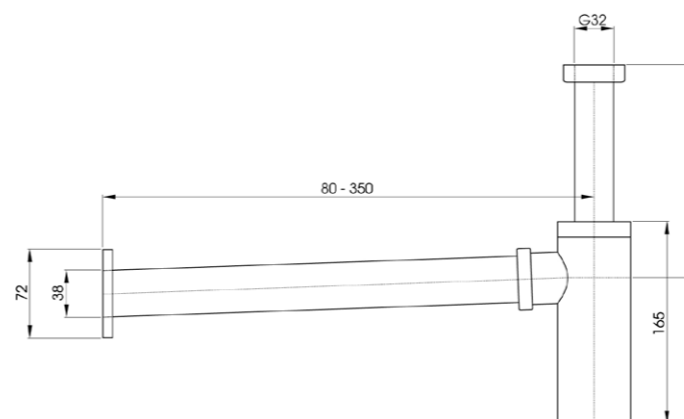

T2512
Dual Towel Rail 690mm x 130mm

T2513
Single Glass Shelf 450mm

TB-7090
Countertop-Oval
Basin Non Overflow

BTB-141
Brass Bottle Trap
Chrome 32x40mm

PT-BTB141M2
Deep Cover Plate for Bottle Trap

* Also available in Hand Shower & Rotatable Holder/
Elbow with Brass Link Hose 1.5m Code: HS-06B

HS-06C
* Hand Shower & Rotatable Holder/Elbow with
Chromalux Supreme Hose 1.5m

H-04
Brass Shower Hose 1.5m

H-07
Chromalux Supreme
Hose 1.5m

A2-106
Wall Mixer

A2-107
Wall Mixer Diverter

HS-06ELBR
Hand Shower Elbow Holder