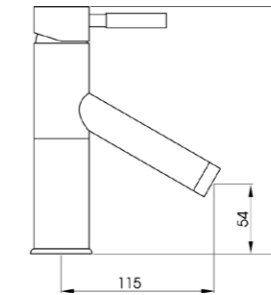

COSMOS

DESIGNER PRODUCTS THAT FUNCTION
EFFORTLESSLY AND FLUIDLY

A2-102
Short Basin Mixer

TILO
TAPWARE

The **Cosmos** collection of tapware and bathroom accessories gives designers, builders and renovators an array of fit-out opportunities in the contemporary style.

With the inclusion of the newly created countertop basin, bottletrap, shower and accessories, these products are designed to enhance the moods of your home.

WELS Rating on Basin, Bidet & Sink Mixers, 3 Star 8L/min
WELS Rating on Showers, 3 Star 8L/min - LN 0292