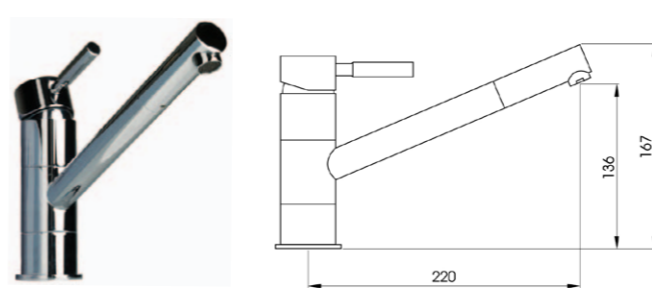

A2-104
Tall Basin Mixer

A2-104T
Tall Basin Mixer Straight Spout

TILO
TAPWARE

The **Cosmos** collection of tapware and bathroom accessories gives designers, builders and renovators an array of fit-out opportunities in the contemporary style.

With the inclusion of the newly created countertop basin, bottletrap, shower and accessories, these products are designed to enhance the moods of your home.

WELS Rating on Basin, Bidet & Sink Mixers, 3 Star 8L/min
WELS Rating on Showers, 3 Star 8L/min - LN 0292

A2-201
Sink Mixer, Swivel Goose Neck

A2-202
Sink Mixer, Swivel L-Neck

A2-203
Sink Mixer, Swivel

TS-012
Bath/Spa Swivel Spout
(also available with restrictor Code: TS-012R)

T2501
Single Tumbler Holder

T2502
Dual Tumbler Holder