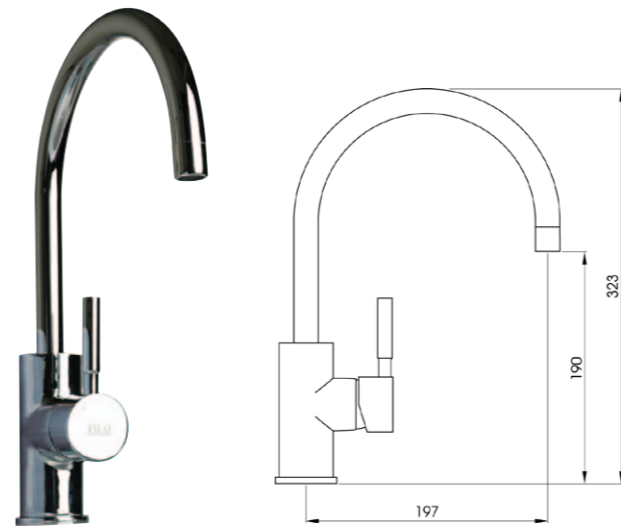

COSMOS

DESIGNER PRODUCTS THAT FUNCTION
EFFORTLESSLY AND FLUIDLY

A2-101
Basin Mixer

A2-102
Short Basin Mixer

A2-102T
Short Basin Mixer Straight Spout

A2-103
Medium Basin Mixer

A2-103T
Medium Basin Mixer Straight Spout

A2-104
Tall Basin Mixer

A2-104T
Tall Basin Mixer Straight Spout

TILO
TAPWARE

The **Cosmos** collection of tapware and bathroom accessories gives designers, builders and renovators an array of fit-out opportunities in the contemporary style.

With the inclusion of the newly created countertop basin, bottletrap, shower and accessories, these products are designed to enhance the moods of your home.

WELS Rating on Basin, Bidet & Sink Mixers, 3 Star 8L/min
WELS Rating on Showers, 3 Star 8L/min - LN 0292

A2-201
Sink Mixer, Swivel Goose Neck

A2-202
Sink Mixer, Swivel L-Neck

A2-203
Sink Mixer, Swivel

TS-012
Bath/Spa Swivel Spout
(also available with restrictor Code: TS-012R)

T2501
Single Tumbler Holder

T2502
Dual Tumbler Holder