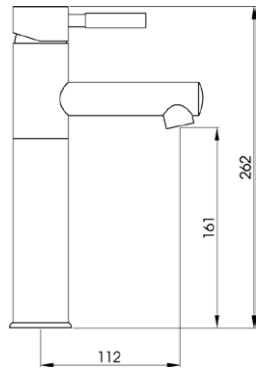

COSMOS

DESIGNER PRODUCTS THAT FUNCTION
EFFORTLESSLY AND FLUIDLY

A2-103T
Medium Basin Mixer Straight Spout

TILO
TAPWARE

The **Cosmos** collection of tapware and bathroom accessories gives designers, builders and renovators an array of fit-out opportunities in the contemporary style.

With the inclusion of the newly created countertop basin, bottletrap, shower and accessories, these products are designed to enhance the moods of your home.

WELS Rating on Basin, Bidet & Sink Mixers, 3 Star 8L/min
WELS Rating on Showers, 3 Star 8L/min - LN 0292