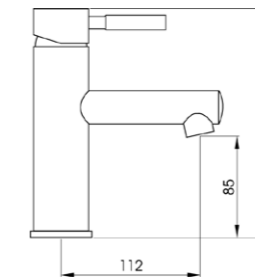

COSMOS

DESIGNER PRODUCTS THAT FUNCTION
EFFORTLESSLY AND FLUIDLY

A2-102T
Short Basin Mixer Straight Spout

TILO
TAPWARE

The **Cosmos** collection of tapware and bathroom accessories gives designers, builders and renovators an array of fit-out opportunities in the contemporary style.

With the inclusion of the newly created countertop basin, bottletrap, shower and accessories, these products are designed to enhance the moods of your home.

WELS Rating on Basin, Bidet & Sink Mixers, 3 Star 8L/min
WELS Rating on Showers, 3 Star 8L/min - LN 0292