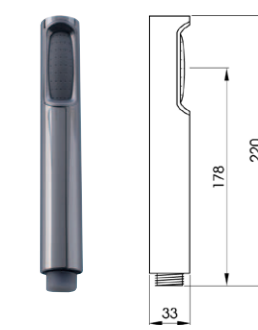

HS-06
Conical Hand Shower