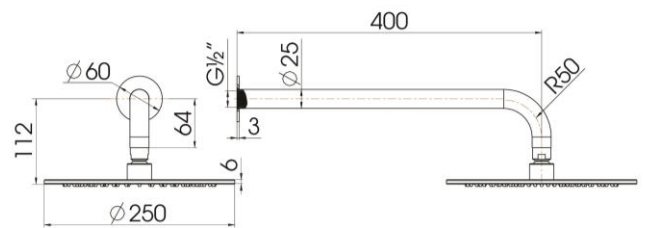

TECHNICAL DETAILS

Note: Illustrations and specifications may vary from time to time